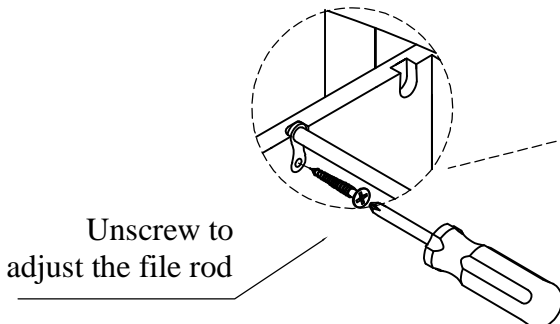

Components and Hardware List

Unscrew to adjust the shelf height

<p>Tool Required (Not provided) Phillips Screwdriver</p> 	<p>Furniture Tipping Restraint Kit</p>  <p>(A)</p> <p>1 pc.</p>
--	--

Furniture Tipping Restraint Kit (A)
Inside Bag

Adjustable leveler
4 pcs.

For product and personal safety, a Furniture Tipping Restraint kit has been included with this unit which can help to minimize the risk of the unit accidentally tipping forward, if used and properly installed per the kit manufacturer's instructions.